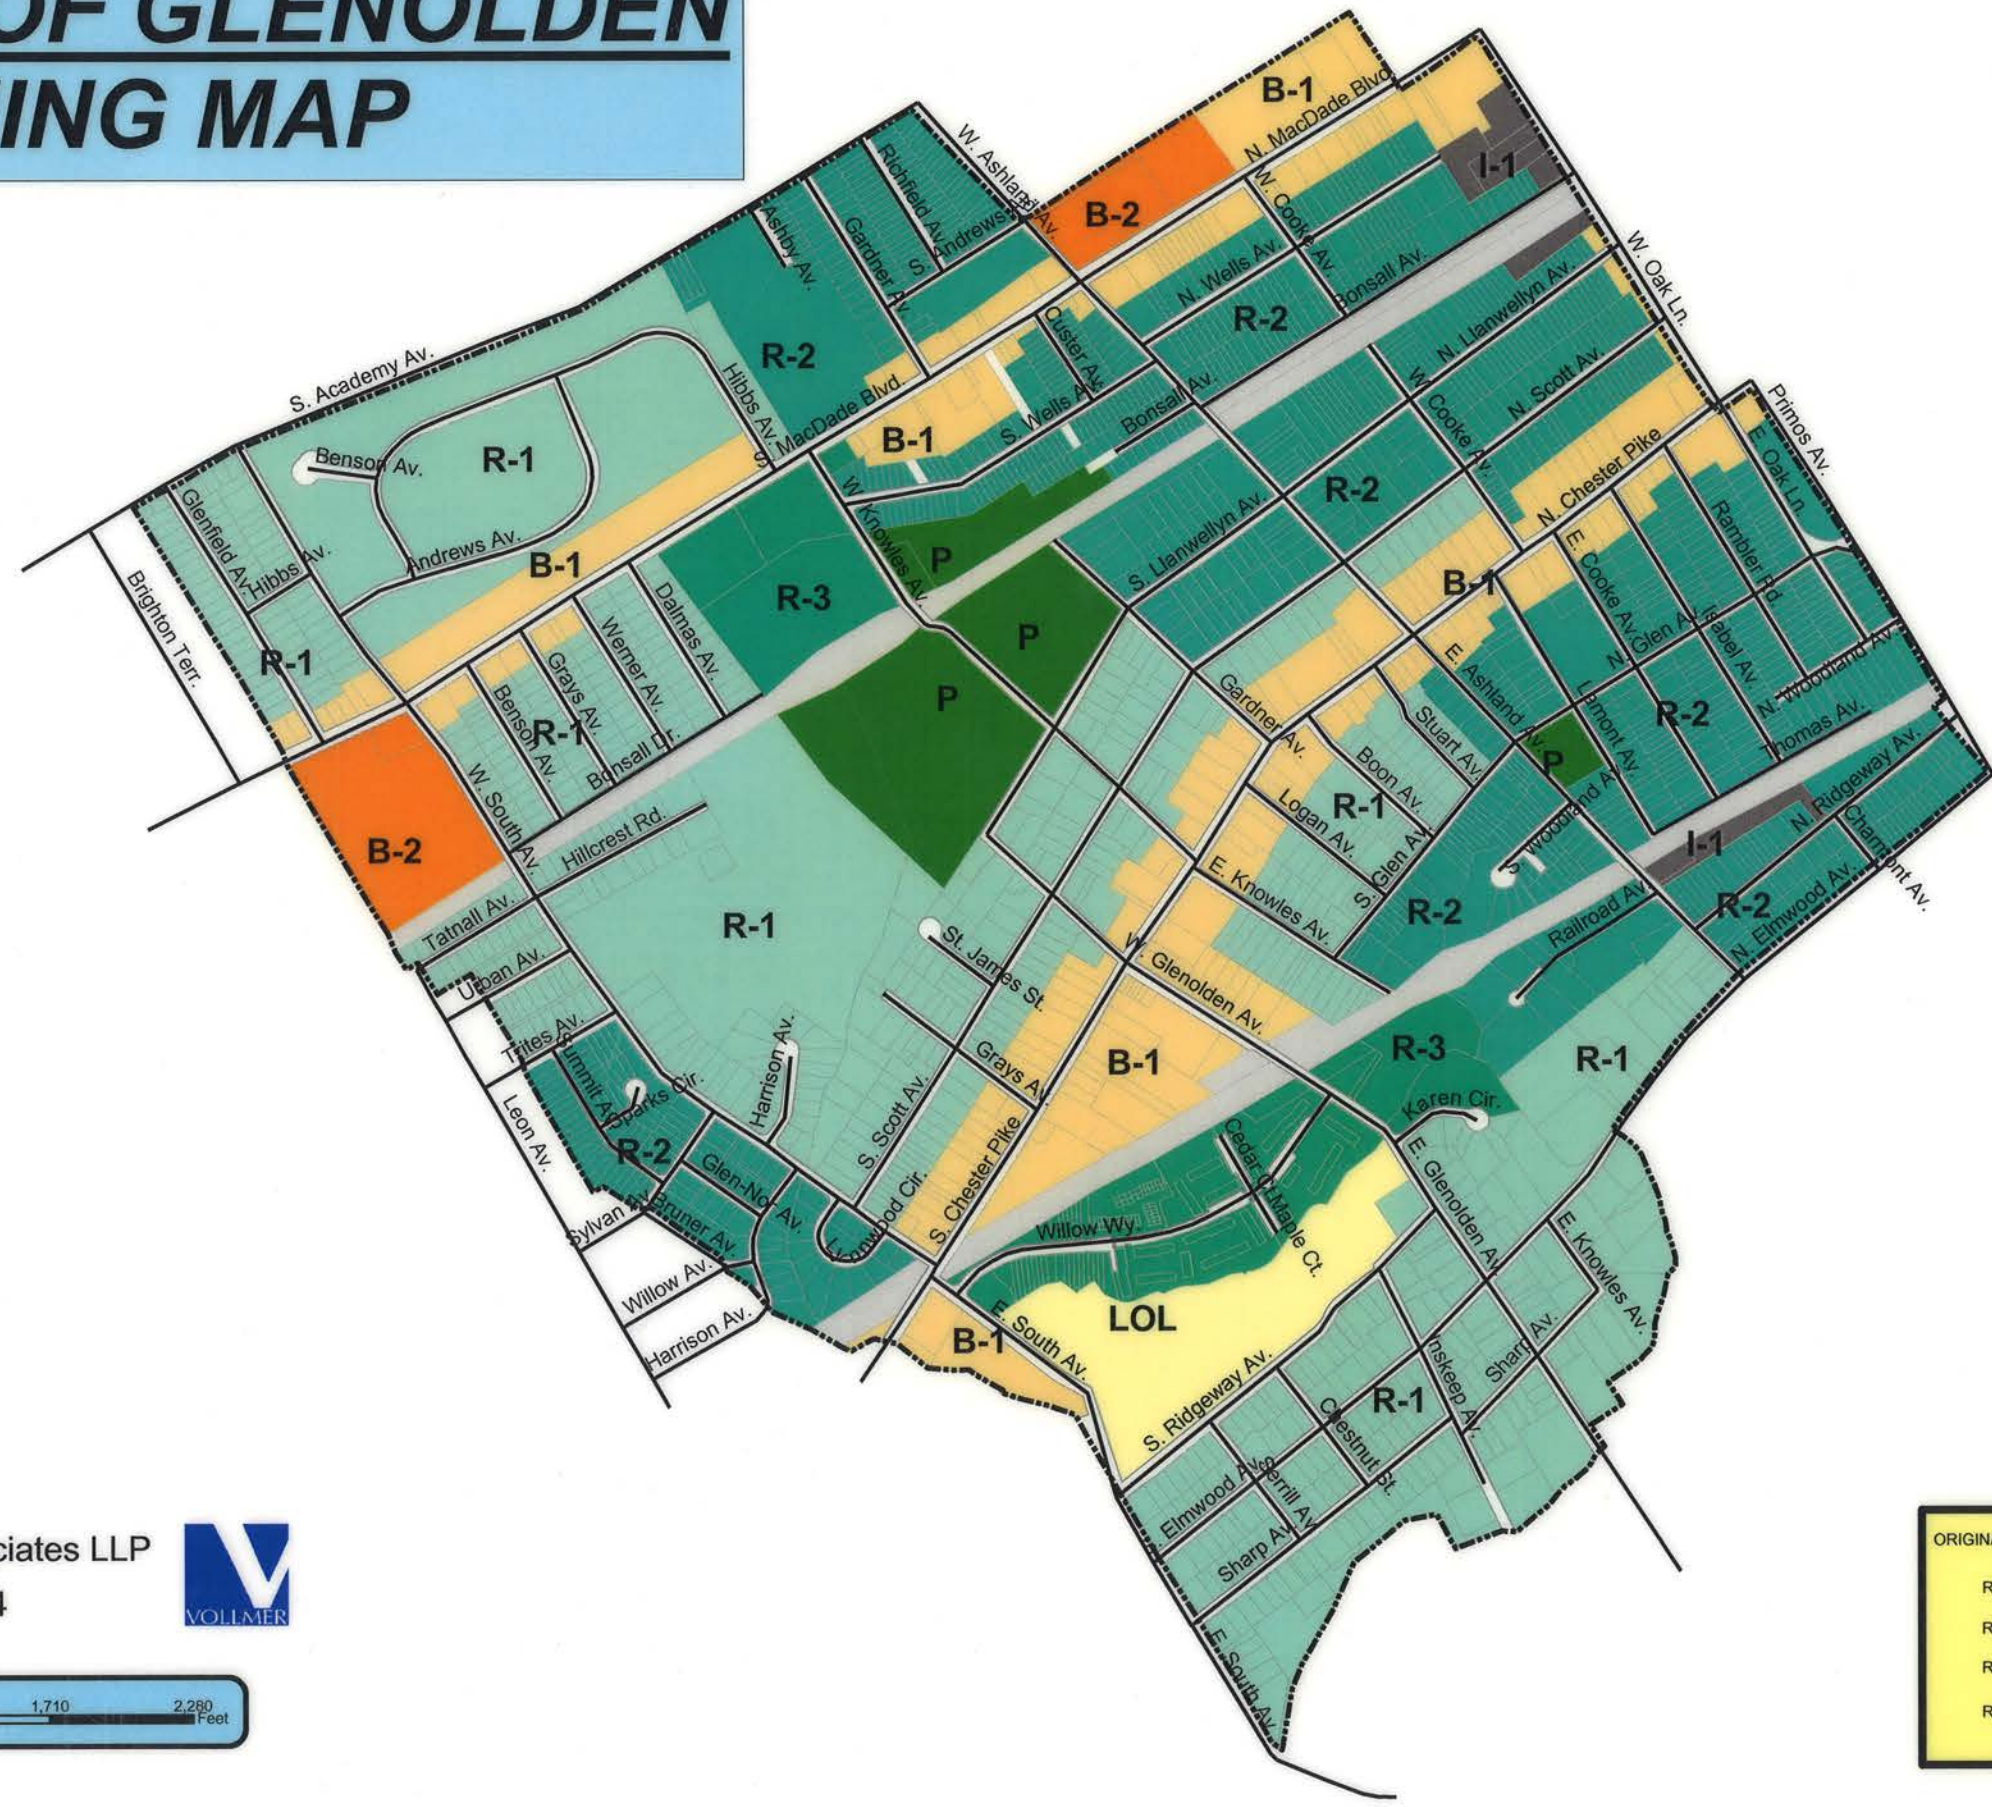

BOROUGH OF GLENOLDEN

ZONING MAP

Legend

- Roads
- Glenolden Borough Zoning Map**
- Zoning Codes**
- R-1 Low Density Residential
- R-2 Medium Density Residential
- R-3 High Density Residential
- B-1 Neighborhood Business
- B-2 Shopping Center
- LOL Limited Office
- I-1 Light Industrial
- P Park
- Paper Street
- Railroad ROW's